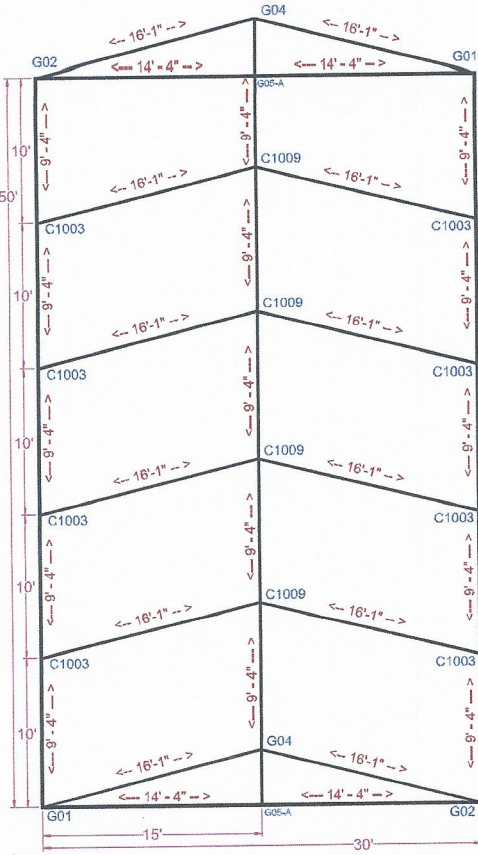

GABLE STYLE 30x50 FRAME TENT

Central Tent \* Commercial Frame Tent \* Central Tent \* Quality Frame Tent \* Central Tent \* Commercial Frame Tent

Central Tent \* Commercial Frame Tent \* Central Tent \* Quality Frame Tent \* Central Tent \* Commercial Frame Tent \* Central Tent \* Quality Frame Tent \* Central Tent \* Commercial Frame Tent